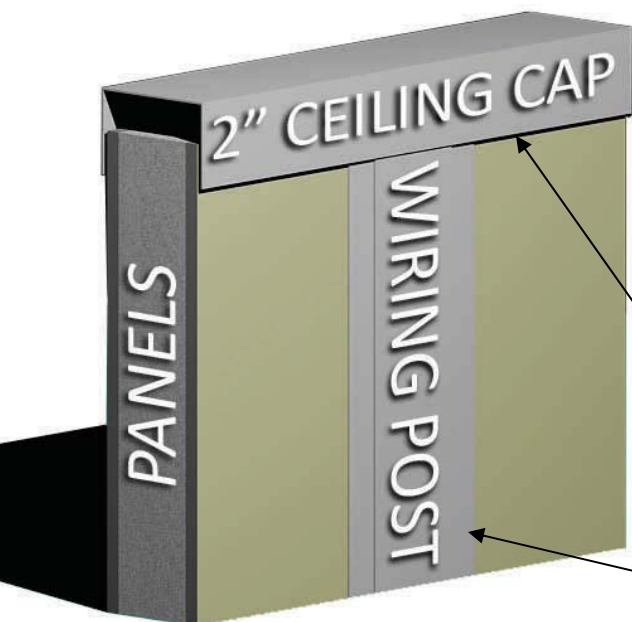

MODULAR OFFICES & ENCLOSURES • PARTITIONS • BOOTHS • MEZZANINES

Wall partitions by INPLANT OFFICES are the ideal solution for partitioning existing space either by attaching to an existing ceiling, braced to the roof, or designed to be free standing.

Ceiling Cap has longer legs to absorb any discrepancies in existing ceiling height.

All panel options are available in 1-3/4" and 3"