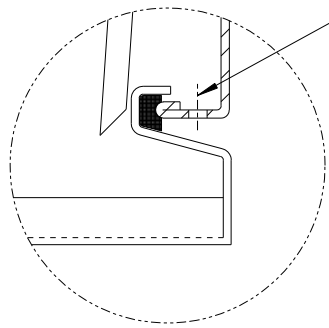

SMS-03-WP-15310

WEEP HOLE IN BOTTOM OF DOOR

60⁷/₃₂" "B"

14GA ADJUSTABLE SHELF

5"

HANDLE AND A ROD-STYLE 3-POINT LATCHING SYSTEM

HINGE W/GREASE FITTING

7"

43¹/₂" (REF)

15" (REF)

7³/₄"

2¹/₂"

24"

SECTION "B-B"

BOLT CABINET TO STAND

"B"

SHIP STAND LOOSE

SPECIFICATIONS:

1. MATERIAL: 12 GA. H.R.S.
2. 1/2" SQ. RUBBER DOOR GASKET

TOLERANCES-

UNLESS OTHERWISE SPECIFIED

PLATE/PIPE +/- 1/16"

MACHINING +/- .005"

ANGLES +/- 1 DEG.