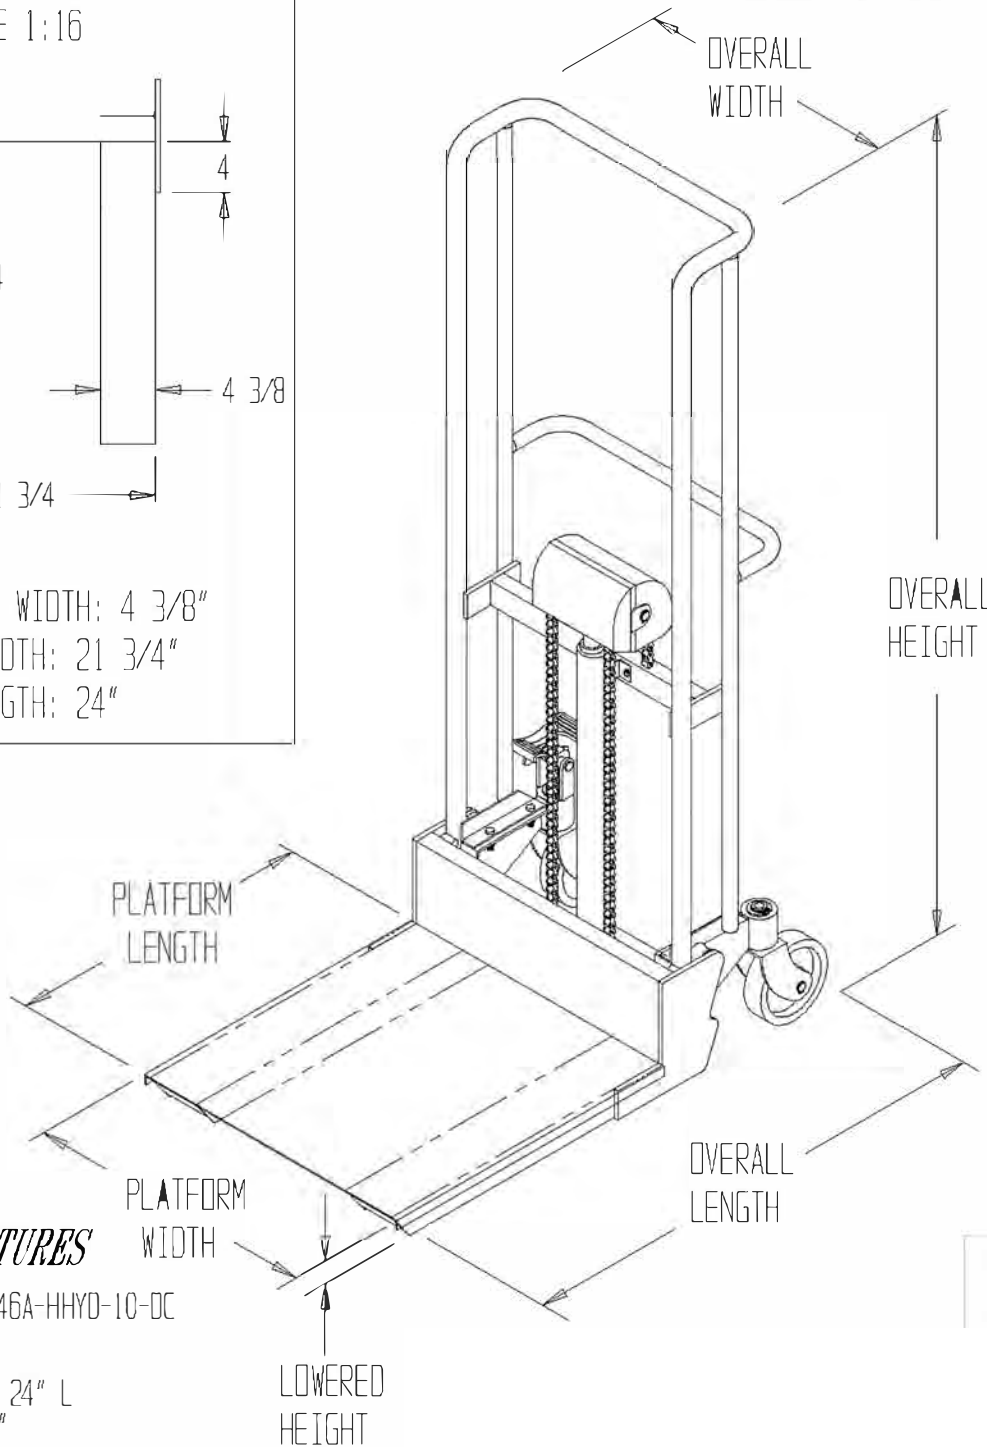

FORK DETAIL - TOP VIEW
SCALE 1:16

FORK SPECS:

- INDIVIDUAL FORK WIDTH: 4 3/8"
- OVERALL FORK WIDTH: 21 3/4"
- USABLE FORK LENGTH: 24"

HEFTI-LIFT - SMS-46A-HHYD-10-DC

STANDARD FEATURES

- MODEL NUMBER: SMS-46A-HHYD-10-DC
- CAPACITY: 880 LBS
- DECK SIZE: 23" W x 24" L
- OVERALL HEIGHT: 70"
- OVERALL LENGTH: 36"
- OVERALL WIDTH: 23"
- LOWERED HEIGHT: 3 1/2"
- RAISED HEIGHT: 59"
- HANDLE HEIGHT: 42"
- CASTERS: 2- BACK 6" x 2"
2- FRONT 3" x 2"
- 12V DC POWERED (NOT SHOWN)