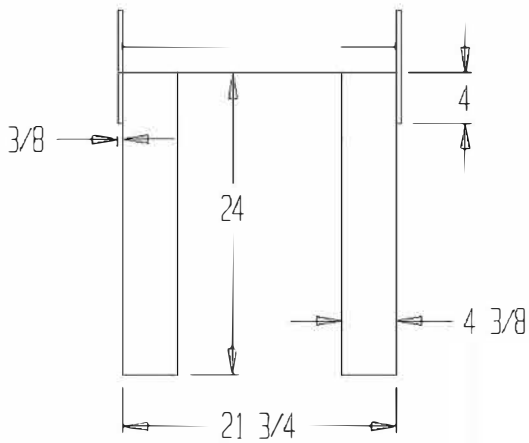

FORK DETAIL - TOP VIEW
SCALE 1:16

FORK SPECS:

- INDIVIDUAL FORK WIDTH: 4 3/8"
- OVERALL FORK WIDTH: 21 3/4"
- USABLE FORK LENGTH: 24"

HEFTI-LIFT - SMS-46A-HHYD-10-DC

STANDARD FEATURES

- MODEL NUMBER: SMS-46A-HHYD-10-DC
- CAPACITY: 880 LBS
- DECK SIZE: 23" W x 24" L
- OVERALL HEIGHT: 70"
- OVERALL LENGTH: 36"
- OVERALL WIDTH: 23"
- LOWERED HEIGHT: 3 1/2"
- RAISED HEIGHT: 59"
- HANDLE HEIGHT: 42"
- CASTERS: 2- BACK 6" x 2"
2- FRONT 3" x 2"
- 12V DC POWERED (NOT SHOWN)