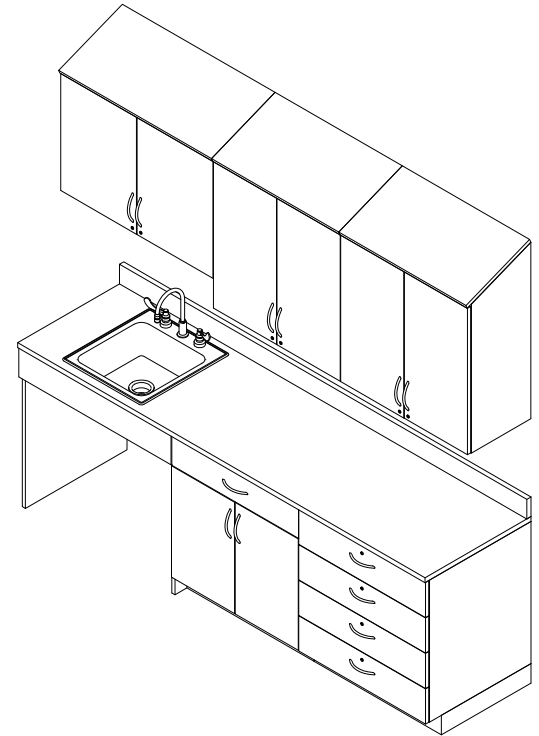

① 08' - Option 6  
3/8" = 1'-0"

**NOTE:**

- Upper cabinets come with flat tops (Call for sloped top pricing)
- Sinks and faucets are not included (Call for pricing)

**OTHER OPTIONS:**

- Locks for doors and drawers
- Soft close drawer
- Side splash

We do custom configurations

② 8' - Option 6 Front  
3/8" = 1'-0"

③ 8' - Option 6 Side  
3/8" = 1'-0"

④ 8' - Option 6

SMS-29-SSG-EX08-6-L