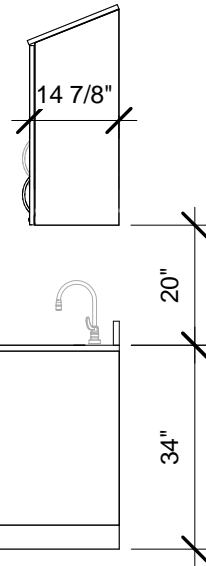

① 08' - Option 6  
3/8" = 1'-0"

**NOTE:**

- Upper cabinets come with flat tops (Call for sloped top pricing)
- Sinks and faucets are not included (Call for pricing)

**OTHER OPTIONS:**

- Locks for doors and drawers
- Soft close drawer
- Side splash

We do custom configurations

② 8' - Option 6 Front  
3/8" = 1'-0"

③ 8' - Option 6 Side  
3/8" = 1'-0"

④ 8' - Option 6

SMS-29-SSG-EX08-6-L