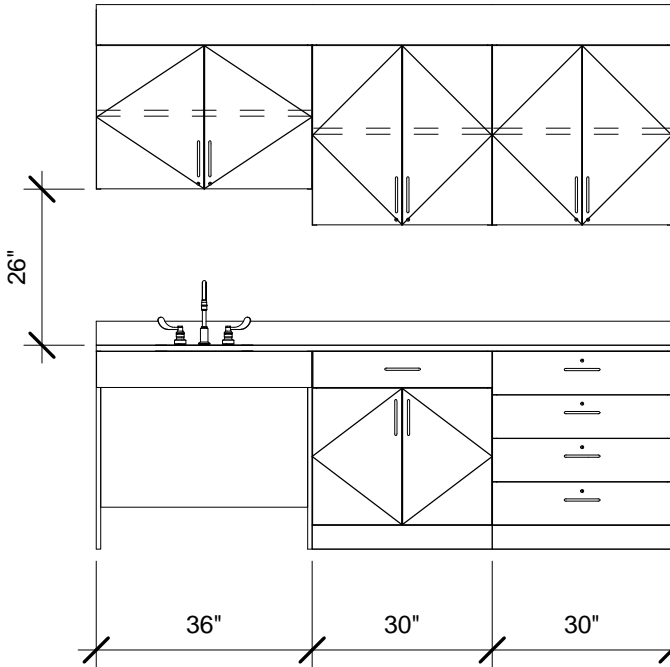

① 08' - Option 6  
3/8" = 1'-0"

**NOTE:**

- Upper cabinets come with flat tops (Call for sloped top pricing)
- Sinks and faucets are not included (Call for pricing)

**OTHER OPTIONS:**

- Locks for doors and drawers
- Soft close drawer
- Side splash

We do custom configurations

② 8' - Option 6 Front  
3/8" = 1'-0"

③ 8' - Option 6 Side  
3/8" = 1'-0"

④ 8' - Option 6

SMS-29-SSG-EX08-6-L