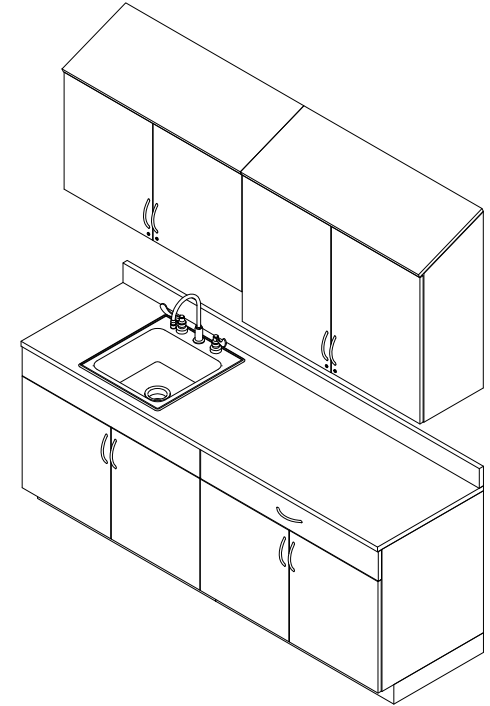

NOTE:

- Upper cabinets come with flat tops (Call for sloped top pricing)
- Sinks and faucets are not included (Call for pricing)

OTHER OPTIONS:

- Locks for doors and drawers
- Soft close drawer
- Side splash

We do custom configurations

① 07' - Option 1
3/8" = 1'-0"

② 7' - Option 1 Front
3/8" = 1'-0"

③ 7' - Option 1 Side
3/8" = 1'-0"

④ 7' - Option 1

SMS-29-SSG-EX07-1-L