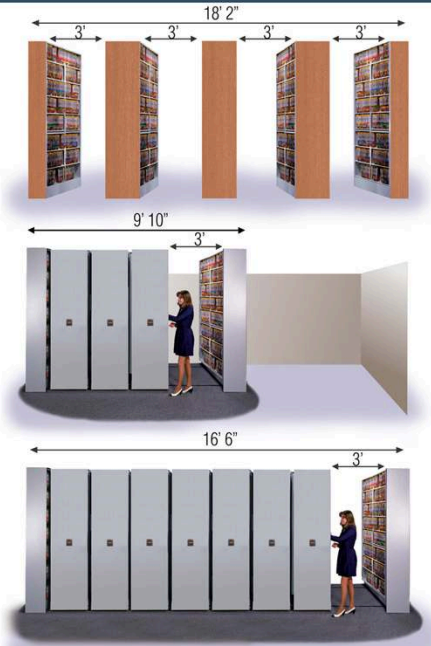

Personnel Duty & SWAT lockers

Heavy-duty welded lockers with high security hinges and interiors designed specifically for law enforcement and SWAT Team use.

Evidence Intake Lockers

Designed to ensure that deposited evidence remains within the "Chain of Custody" until removed and processed into the property room by authorized personnel.